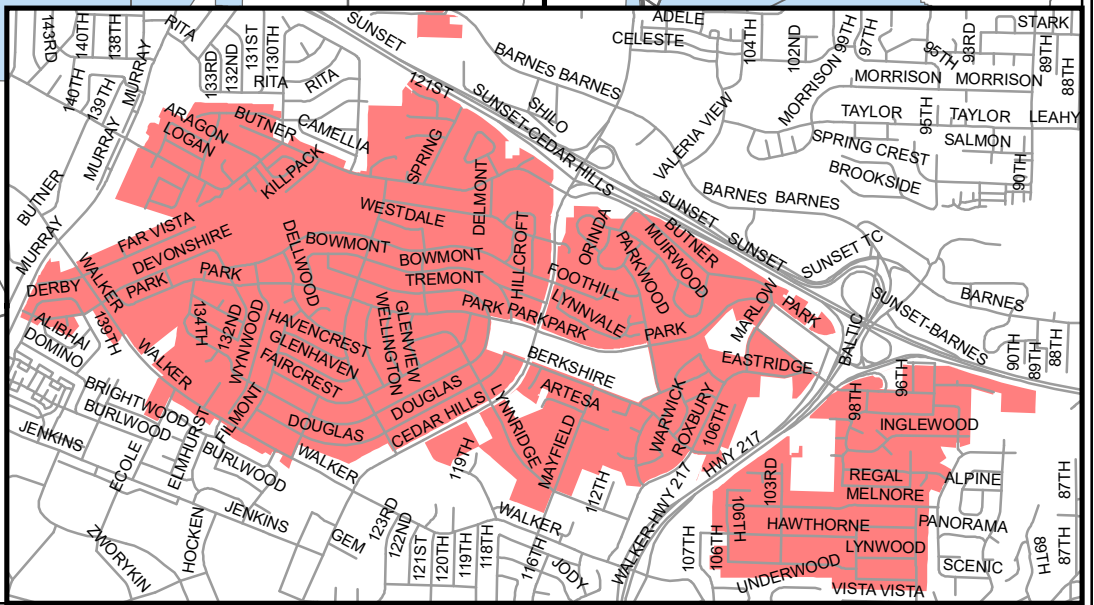

**Legend**

-  Street
  -  Impacted Area
  -  TVWD Service Area
- 0 3,000 6,000  
 Feet
- N  

1/24/2024

**Impacted Area**